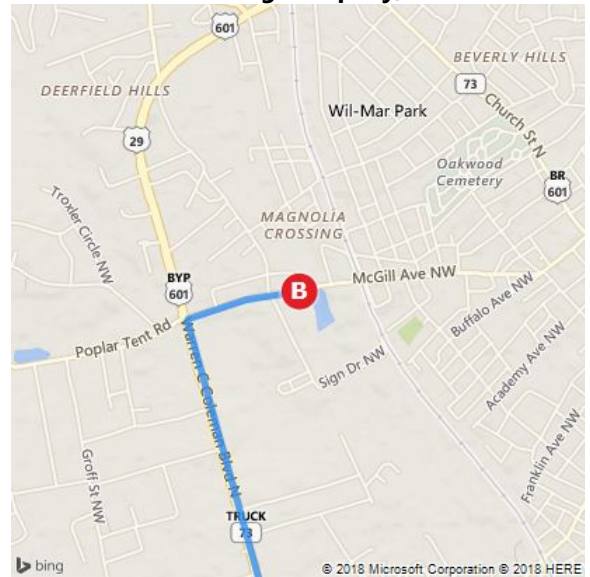

A Cabarrus Arena and Event Center, NC, 4751 NC Highway 49, North -
Concord, NC 28025

15 min, 8.7 mi
Moderate traffic (12 min without traffic)
Via NC-49 S, US-601 BYP

B Cabarrus Brewing Company, 329 McGill Ave NW, Concord, NC 28027

A Cabarrus Arena and Event Center, NC

↑	1. Depart NC-49 S / NC-73 W TRUCK toward Old Airport Rd	3.0 mi
↗	2. Take ramp right for US-601 toward Concord / Monroe	0.3 mi
↗	3. Turn right onto US-601 BYP / US-601 / NC-73 TRUCK / Warren C Coleman Blvd S Pass Speedway in 2.1 mi	3.8 mi
↗	4. Bear right onto US-601 N BYP / US-601 N / NC-73 W TRUCK / Warren C Coleman Blvd	0.3 mi
↑↑	5. Keep right toward US-29 N / US-601 N / US-601 N BYP / NC-73 W TRUCK / Warren C Coleman Blvd N	0.1 mi
↗	6. Bear right onto US-29 N / US-601 N / US-601 N BYP / NC-73 W TRUCK / Warren C Coleman Blvd N	1.0 mi
↗	7. Turn right onto McGill Ave NW	0.4 mi
	8. Arrive at McGill Ave NW If you reach Bruton Dr NW, you've gone too far	

B Cabarrus Brewing Company

A Cabarrus Arena and Event Center, NC, 475...

B Cabarrus Brewing Company, 329 McGill A...

These directions are subject to the Microsoft® Service Agreement and are for informational purposes only. No guarantee is made regarding their completeness or accuracy. Construction projects, traffic, or other events may cause actual conditions to differ from these results. Map and traffic data © 2018 HERE™.