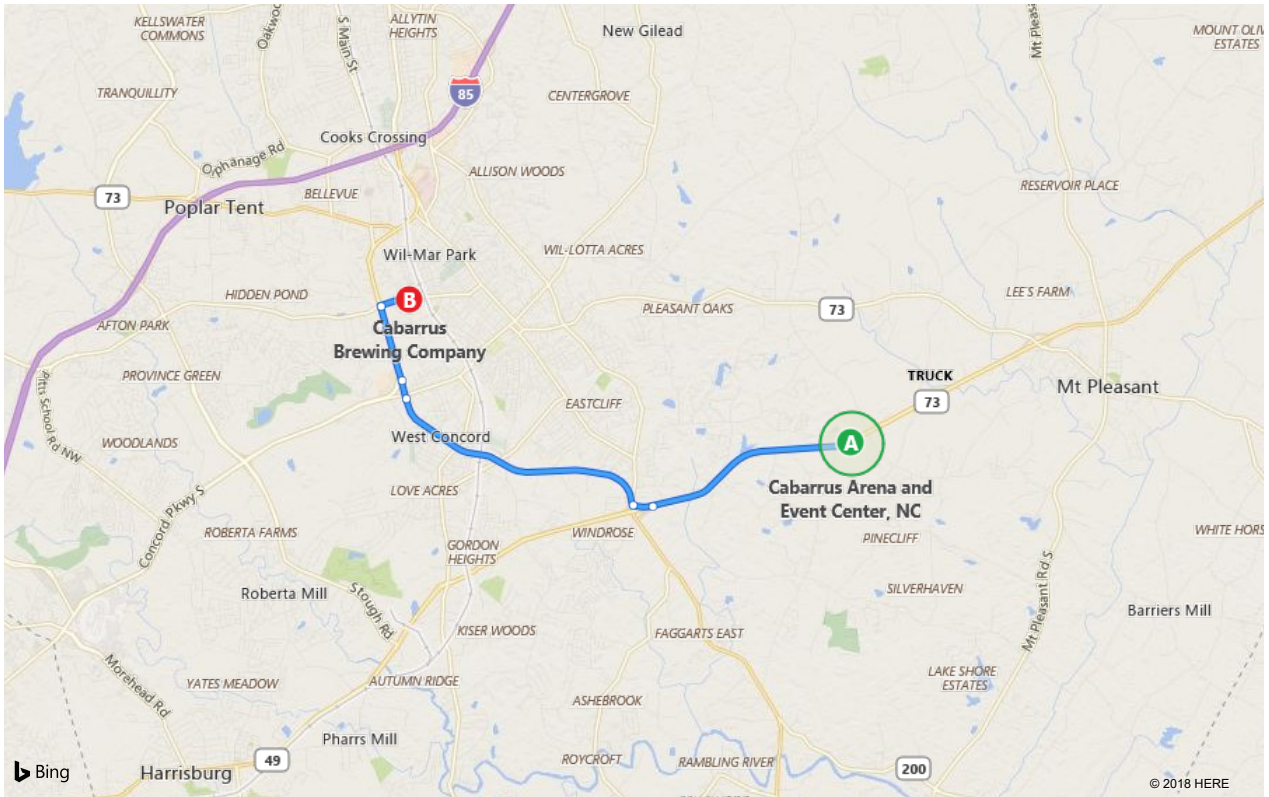

A Cabarrus Arena and Event Center, NC, 4751 NC Highway 49, North -
Concord, NC 28025

15 min, 8.7 mi
Moderate traffic (12 min without traffic)
Via NC-49 S, US-601 BYP

B Cabarrus Brewing Company, 329 McGill Ave NW, Concord, NC 28027

A Cabarrus Arena and Event Center, NC

↑	1. Depart NC-49 S / NC-73 W TRUCK toward Old Airport Rd	3.0 mi
↗	2. Take ramp right for US-601 toward Concord / Monroe	0.3 mi
↗	3. Turn right onto US-601 BYP / US-601 / NC-73 TRUCK / Warren C Coleman Blvd S Pass Speedway in 2.1 mi	3.8 mi
↗	4. Bear right onto US-601 N BYP / US-601 N / NC-73 W TRUCK / Warren C Coleman Blvd	0.3 mi
↑↑	5. Keep right toward US-29 N / US-601 N / US-601 N BYP / NC-73 W TRUCK / Warren C Coleman Blvd N	0.1 mi
↗	6. Bear right onto US-29 N / US-601 N / US-601 N BYP / NC-73 W TRUCK / Warren C Coleman Blvd N	1.0 mi
↗	7. Turn right onto McGill Ave NW	0.4 mi
	8. Arrive at McGill Ave NW If you reach Bruton Dr NW, you've gone too far	

B Cabarrus Brewing Company

A Cabarrus Arena and Event Center, NC, 475...

B Cabarrus Brewing Company, 329 McGill A...

These directions are subject to the Microsoft® Service Agreement and are for informational purposes only. No guarantee is made regarding their completeness or accuracy. Construction projects, traffic, or other events may cause actual conditions to differ from these results. Map and traffic data © 2018 HERE™.