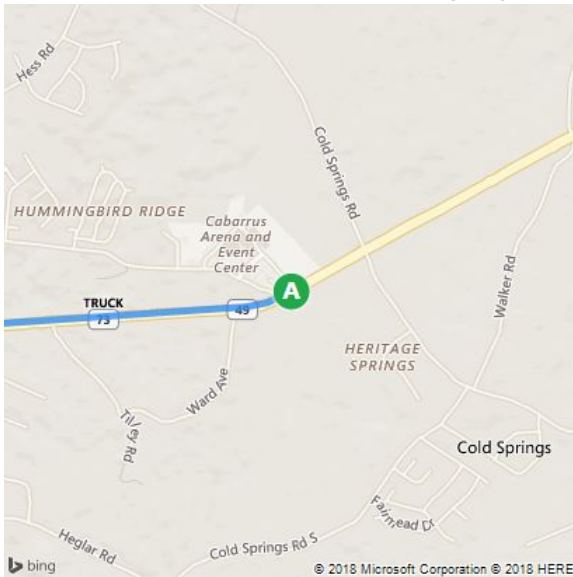

A Cabarrus Arena and Event Center, NC, 4751 NC Highway 49, North -
Concord, NC 28025

15 min, 8.7 mi
Moderate traffic (12 min without traffic)
Via NC-49 S, US-601 BYP

B Cabarrus Brewing Company, 329 McGill Ave NW, Concord, NC 28027

A Cabarrus Arena and Event Center, NC

↑	1. Depart NC-49 S / NC-73 W TRUCK toward Old Airport Rd	3.0 mi
↗	2. Take ramp right for US-601 toward Concord / Monroe	0.3 mi
↗	3. Turn right onto US-601 BYP / US-601 / NC-73 TRUCK / Warren C Coleman Blvd S Pass Speedway in 2.1 mi	3.8 mi
↗	4. Bear right onto US-601 N BYP / US-601 N / NC-73 W TRUCK / Warren C Coleman Blvd	0.3 mi
↑↑	5. Keep right toward US-29 N / US-601 N / US-601 N BYP / NC-73 W TRUCK / Warren C Coleman Blvd N	0.1 mi
↗	6. Bear right onto US-29 N / US-601 N / US-601 N BYP / NC-73 W TRUCK / Warren C Coleman Blvd N	1.0 mi
↗	7. Turn right onto McGill Ave NW	0.4 mi
	8. Arrive at McGill Ave NW If you reach Bruton Dr NW, you've gone too far	

B Cabarrus Brewing Company

A Cabarrus Arena and Event Center, NC, 475...

B Cabarrus Brewing Company, 329 McGill A...

These directions are subject to the Microsoft® Service Agreement and are for informational purposes only. No guarantee is made regarding their completeness or accuracy. Construction projects, traffic, or other events may cause actual conditions to differ from these results. Map and traffic data © 2018 HERE™.